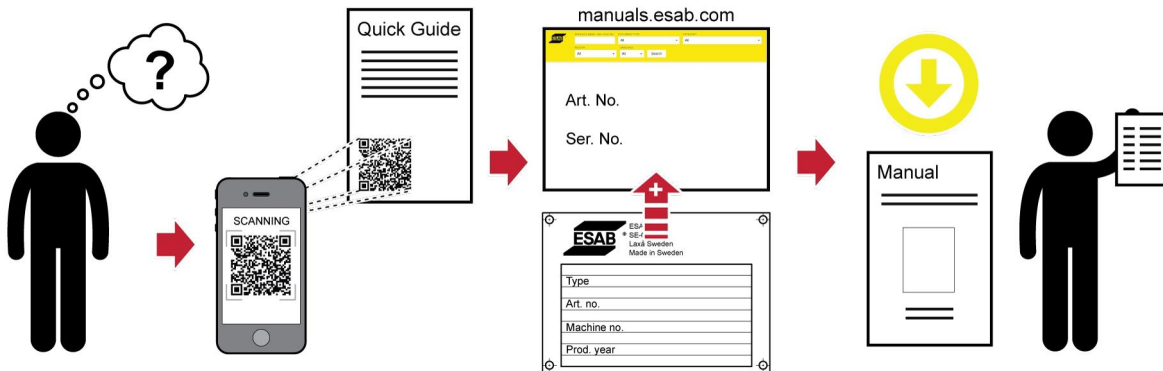

8

Ar/CO ₂	Wire
30	1
25	0.8
20	0.6
15	0.4
10	0.2
5	0.2

9

Ar/CO ₂	Wire
30	1
25	0.8
20	0.6
15	0.4
10	0.2
5	0.2

Quick Start Guide

0447 639 001 GB 20220804

WE CARE ABOUT THE ENVIRONMENT

FIND YOUR MANUAL ONLINE
manuals.esab.com